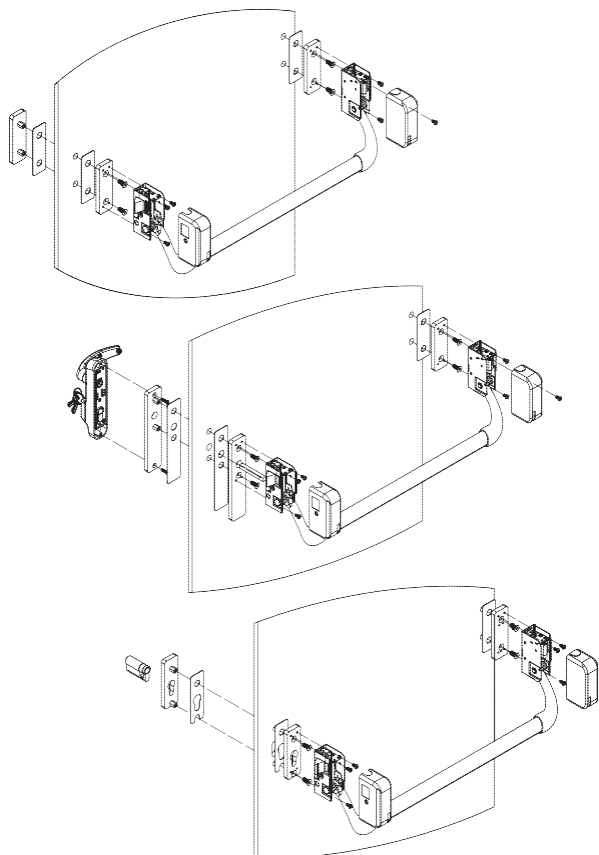

Αξεσουάρ γυαλιού για Ministar 429

Glass accessories for Ministar 429

Κωδικός/ Code	Φινίρισμα/ Finish	

Kit γυαλιού για εξωτερικό πλακάκι σύνδεσης Ministar 429
Glass Kit for Ministar 429 with external blind escutcheon

04430 00 000CR	Χρώμιο/ Chrome	1
04430 00 000IN	Όμοιο με Inox /SS finish	1
0443000000AR	Ανοδιωμένο αλουμίνιο	1

Κωδικός/ Code	Φινίρισμα/ Finish	

Kit γυαλιού για Ministar 429 σε συνδυασμό με χερούλι jolly
Glass Kit for Ministar 429 in combination with Jolly handle

04430 01 000CR	Χρώμιο/ Chrome	1
04430 01 000IN	Όμοιο με Inox /SS finish	1
0443001000AR	Ανοδιωμένο αλουμίνιο	1

Κωδικός / Code	Φινίρισμα / Finish	

Kit γυαλιού για εξωτερικό κύλινδρο Ministar 429
Glass Kit for Ministar 429 in combination with only single profile external cylinder

04430 02 000CR	Χρώμιο/ Chrome	1
04430 02 000IN	Όμοιο με Inox /SS finish	1
0443002000AR	Ανοδιωμένο αλουμίνιο	1