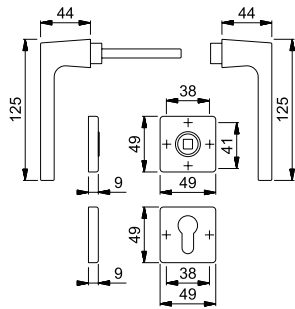

Dallas (Brass)

M1643/843K/843KS **New**

HOPPE brass lever set on rose with escutcheon for interior doors, **Dallas Series**. Meets the requirement of **DIN EN 1906 (category of use: grade 3)**. Rose and escutcheon with nylon base, loose lever with **non-handed spring cassette** and **HOPPE quick-fit connection** (solid spindle), concealed fixing with wood screws.

Article description	Keyhole/Distance	Keyhole/Distance	F41-R	F49-R	F71	F77-R	P.U.	O.C.
			Article no.	Article no.	Article no.	Article no.		
Set	37-52	8	3392601	3392636	3392572	3392661	1	10
	62-74	8	3392610	3392644	3392581	3392679	1	10
	38-48	8 5-8	3392628	3392652	3392599	3392687	1	10

Matching PSK-window handle (**PSK-M0643/US943**) and HS-window handle (**HS-M0643/419N/423**) available.
Colours: **F41-R**